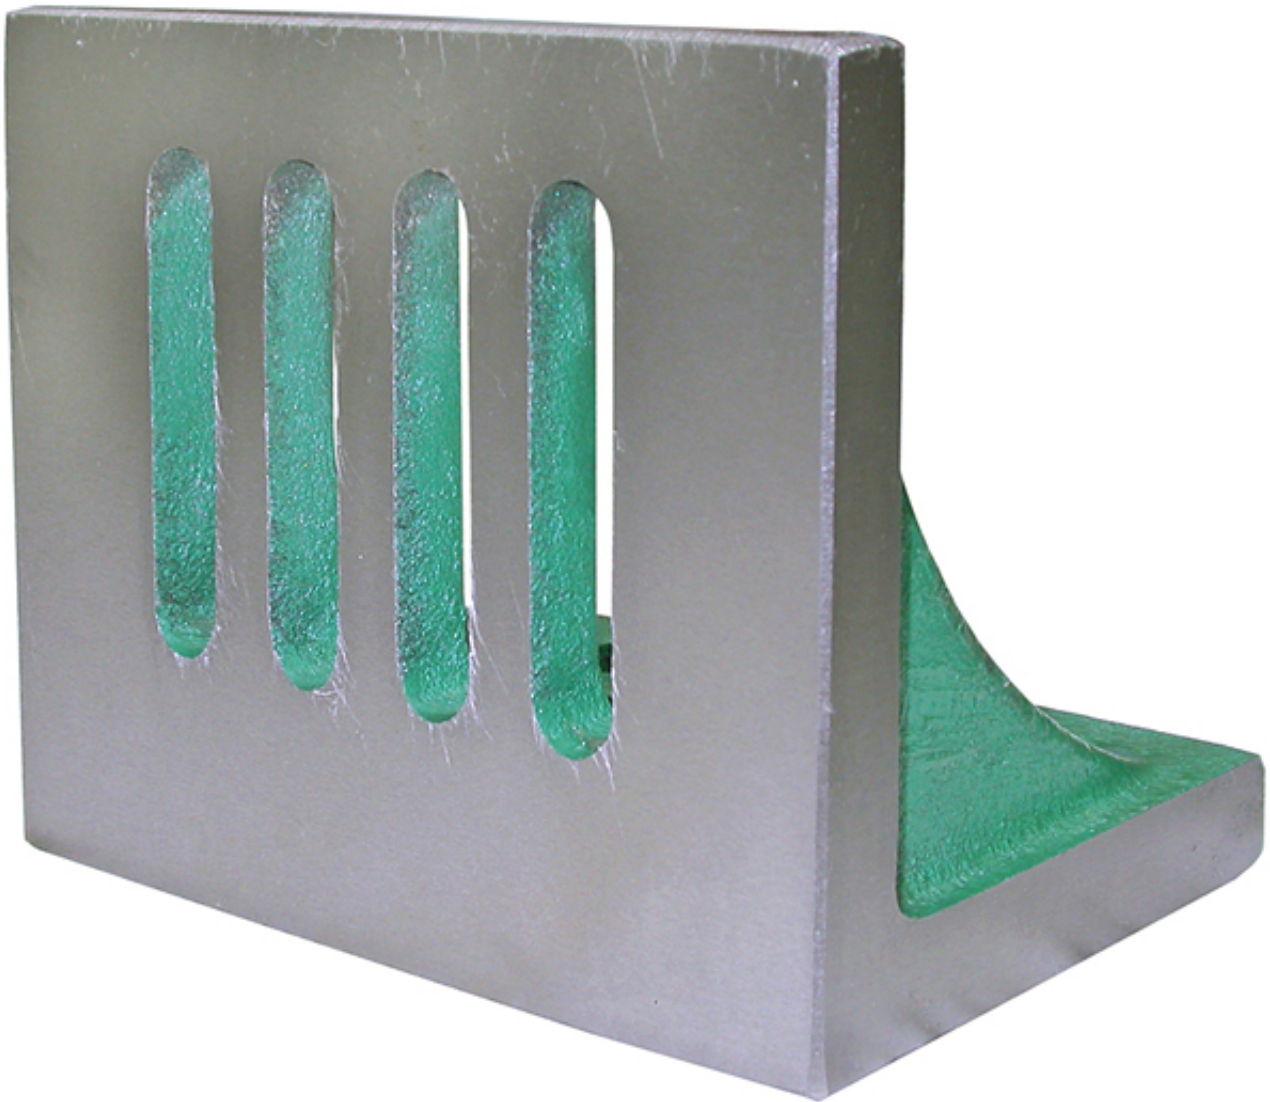

VR6 - Slotted Angle Plate Ground Webbed 6 x 5 x 4 1/2

Part No
Description
Weight
Units: per

VR6
Slotted Angle Plate Ground Webbed 6 x 5 x 4 1/2
3.50

RRP \$139.00

Made of high tensile cast iron.
Webbed style accurately grounded, square and parallel on outside faces and ends within 0.01 per 100mm.