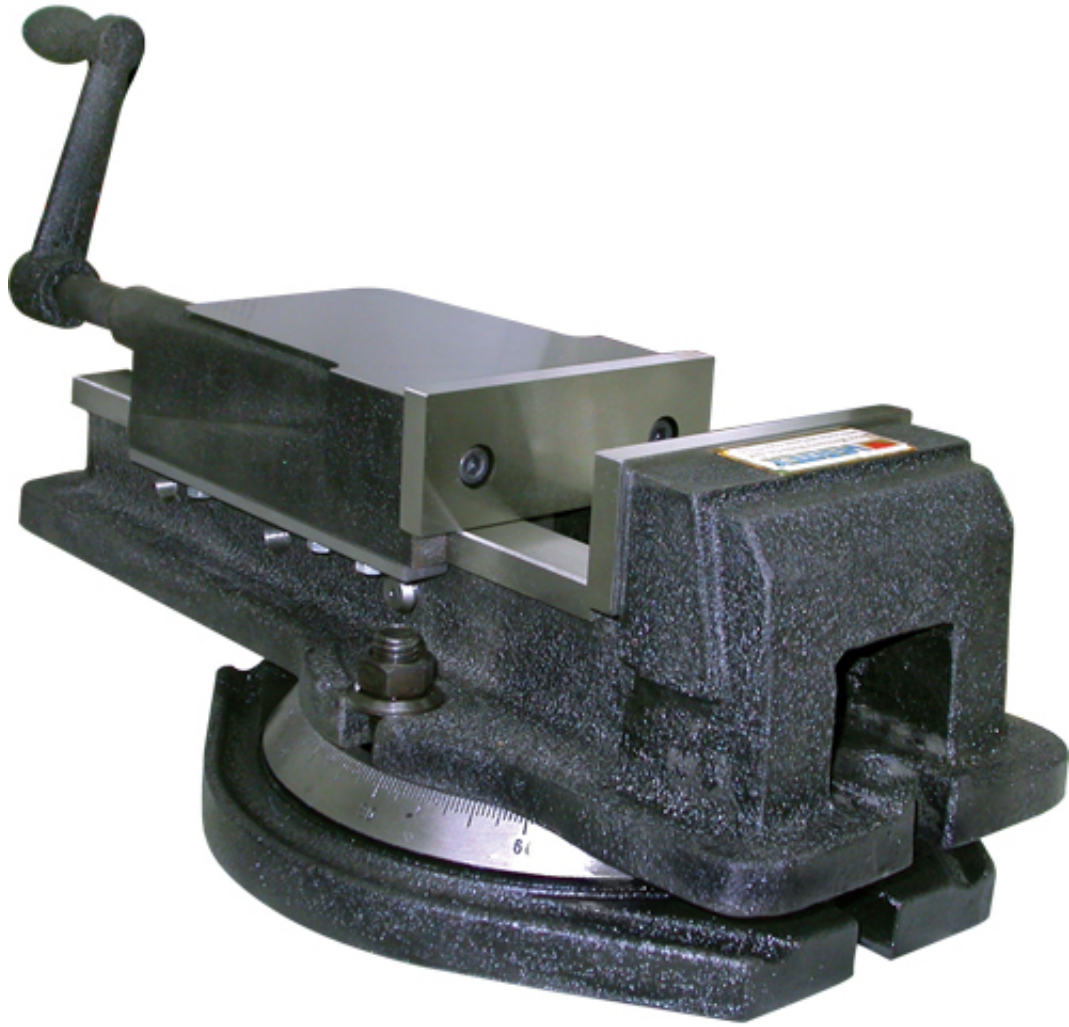

VJ500 - Super Open Vice 5"

Part No
Description
Weight
Units: per

VJ500
Super Open Vice 5"
45.00

RRP \$660.00
Super Open Vice 5"
Three pin positions to locate moving jaw
Sliding bed ways flame hardened and ground
Accurate to within 0.02mm
Comes complete with swivel base